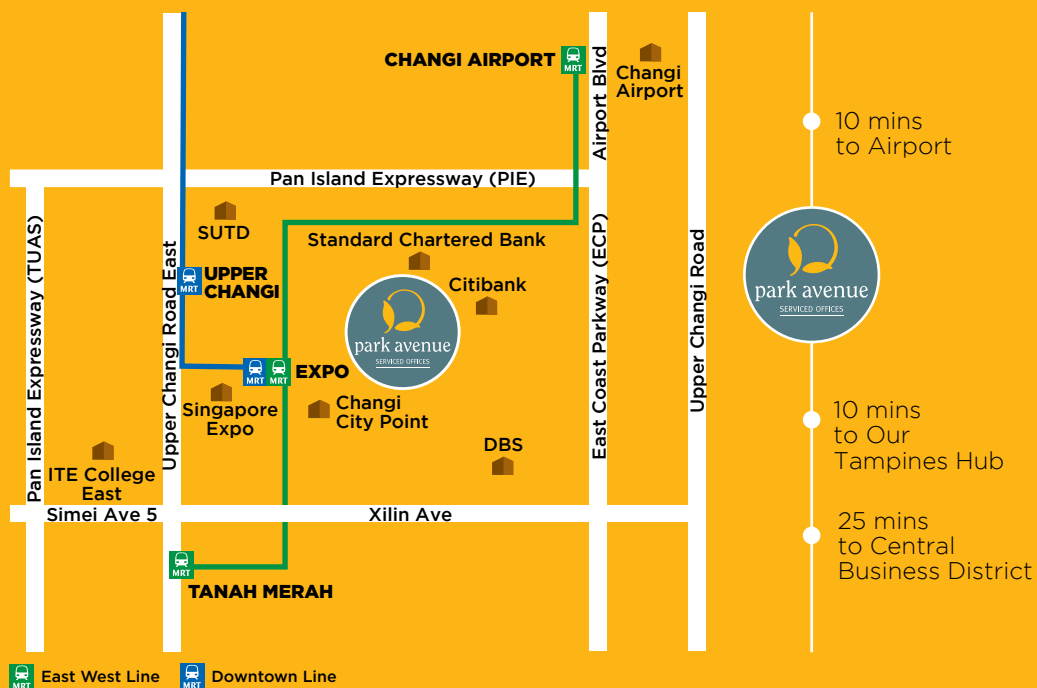

PARK AVENUE CHANGI

Work Stations	1-2	2-3	3-4	4-5	6-8
Capacity (sqft)	95	125	160	200	280